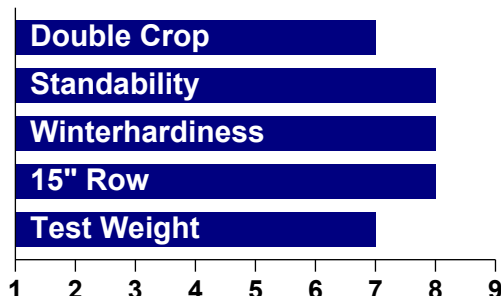

## Product Description (Rating - 9 is best)

General Characteristics	
Exp #	5628
15" Row Adaptability	8
Rel. Maturity (to Clark)	+2
Seed Size	11,000
Fungicide Resp.	Low
Test Weight	7
Awns	Bearded
Double Crop	7