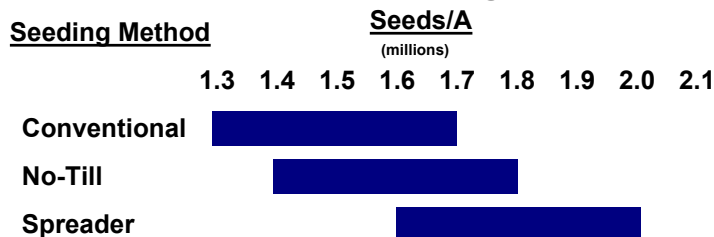

Recommended Seeding Population

*For late seeding (Oct 15) increase rates by 15%

Yield Comparisons

Yrs.	Plots	Brand	Bu./A	Test Wt.
1	28	BECK 726	93.8	58.0
		BECK 123	87.3	58.8
2	36	BECK 726	98.5	57.7
		Pioneer P25R46	93.4	59.2
1	24	BECK 726	91.9	57.7
		Pioneer P25R77	87.2	59.6

Beck's Bit: BECK 726 is a medium maturing soft red winter wheat variety. This high yield variety has the flexibility to work across Beck's entire marketing area. With awesome plant health and the FHB1 gene, BECK 726 protects it's yield potential with confidence.