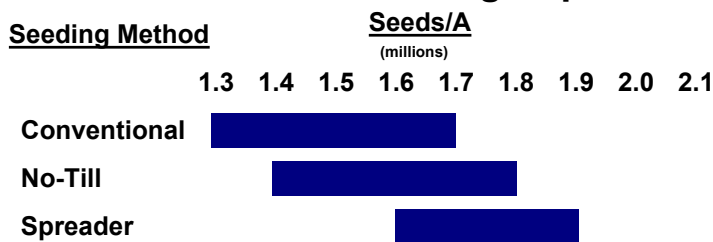

Recommended Seeding Population

*For late seeding (Oct 15) increase rates by 15%

Yield Comparisons

Yrs.	Plots	Brand	Bu./A	Test Wt.
2	50	BECK 721	81.8	59.3
		Pioneer P25R40	77.9	58.4
2	36	BECK 721	96.6	59.3
		Pioneer P25R46	93.4	59.2
2	50	BECK 721	81.8	59.3
		Pioneer P25R77	78.4	59.6

Beck's Bit: BECK 721 is a early maturing soft red winter wheat variety. It offers the complete package: plant health, harvest looks, and yield punch. This low management variety is very uniform and consistently yields across variable soils in the south. BECK 721 is sure to be a favorite among farmers!