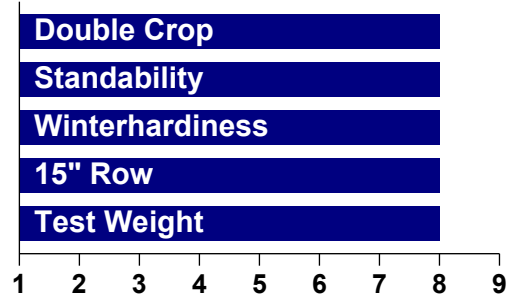

721

BRAND
(Early Maturity)

Gorgeous Harvest Results

- Excellent Head Scab Tolerance
- Tremendous Standability
- Fantastic Southern Movement

Product Description (Rating - 9 is best)

<u>General Characteristics</u>	
Exp #	5407
15" Row Adaptability	8
Rel. Maturity (to Clark)	+1
Seed Size	14,000
Fungicide Resp.	Low
Test Weight	8
Awns	Bearded
Double Crop	8

<u>Plant Traits</u>	
Standability	8
Tillering	8
Plant Height	Med. Tall
Winterhardiness	8
Fall Growth	7
Plant Uniformity	9
Plant Color	Med. Green
Straw Yield	8

<u>Plant Health Traits</u>	
Stripe Rust	8
Septoria Leaf Blotch	8
Septoria Glume Blotch	7
Powdery Mildew	7
Leaf Rust	8
Head Scab	9
BYDV	7
SBWMV	8