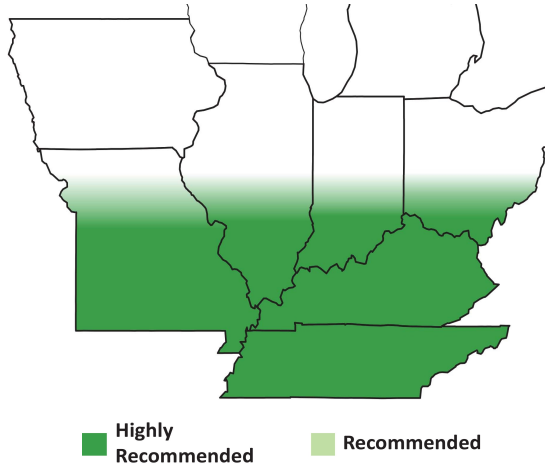

721

BRAND
(Early Maturity)

Gorgeous Harvest Results

- Excellent Head Scab Tolerance
- Tremendous Standability
- Fantastic Southern Movement

Product Description (Rating - 9 is best)

<u>General Characteristics</u>	
Exp #	5407
15" Row Adaptability	8
Rel. Maturity (to Clark)	+1
Seed Size	14,000
Fungicide Resp.	Low
Test Weight	8
Awns	Bearded
Double Crop	8

Beck's Bit: BECK 721 is a early maturing soft red winter wheat variety. It offers the complete package: plant health, harvest looks, and yield punch. This low management variety is very uniform and consistently yields across variable soils in the south. BECK 721 is sure to be a favorite among farmers!