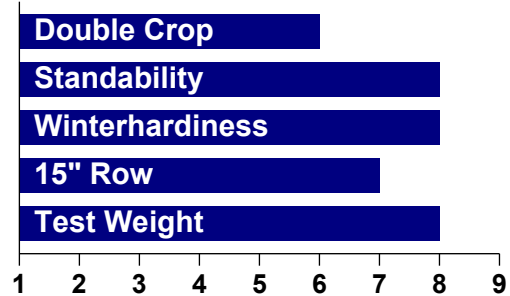

## Straw and Yield Champ

- Smooth Head with Great Straw
- Excellent Yield Across Soils
- Great Response to Management

## Product Description (Rating - 9 is best)

General Characteristics	
Exp #	5623
15" Row Adaptability	7
Rel. Maturity (to Clark)	+4
Seed Size	11,000
Fungicide Resp.	High
Test Weight	8
Awns	No
Double Crop	6