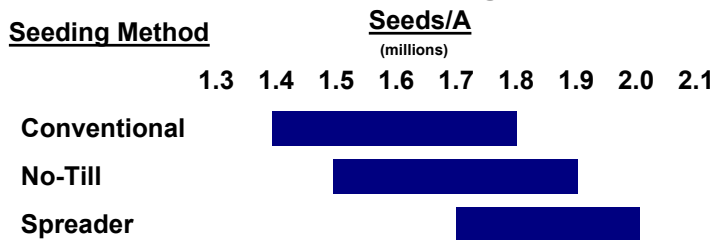

Recommended Seeding Population

*For late seeding (Oct 15) increase rates by 15%

Yield Comparisons

Yrs.	Plots	Brand	Bu./A	Test Wt.
2	41	BECK 730	96.2	59.2
		BECK 123	88.8	58.7
1	24	BECK 730	95.8	59.2
		Pioneer P25R46	91.0	59.2
2	30	BECK 730	96.1	59.2
		Pioneer P25R77	87.7	59.6

Beck's Bit: BECK 730 is a medium late maturing soft red winter wheat variety. This awnless variety has great standability with flexibility across productivity levels. BECK 730 cranks out high yields and awesome straw tonnage, opening up opportunities for multiple revenue sources.