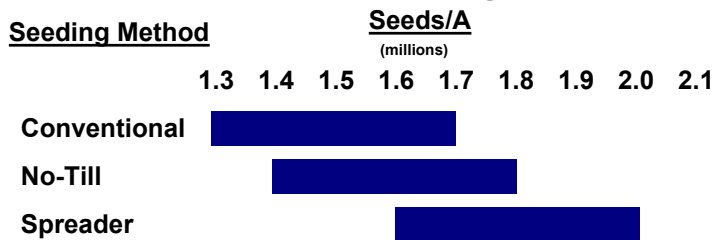

Recommended Seeding Population

*For late seeding (Oct 15) increase rates by 15%

Yield Comparisons

Yrs.	Plots	Brand	Bu./A
1	5	BECK 128	111.7
		AgriMaxx 462	102.2
2	30	BECK 128	89.1
		Pioneer 25R32	83.2
2	31	BECK 128	91.3
		Pioneer 25R46	90.6

Beck's Bit: BECK 128 is a tremendous medium-late variety for better soils. With the FHB1 gene, it has a superior tolerance to head scab. BECK 128 maximizes yield potential through its good tillering and aggressive early growth. BECK 128 will compete in every corner of Beck's marketing area.