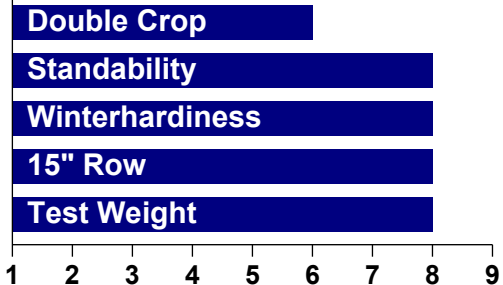

BRAND  
(Med. Late Maturity)

Industry-Leading Scab Resistance

Highly Recommended Recommended

- Dominant Top-End Yielder
- Aggressive Growth
- Medium Late for Entire Area

## Product Description (Rating - 9 is best)

General Characteristics	
Exp #	5401
15" Row Adaptability	8
Rel. Maturity (to Clark)	+4
Seed Size	11,700
Fungicide Resp.	Med.
Test Weight	8
Awns	Yes
Double Crop	6